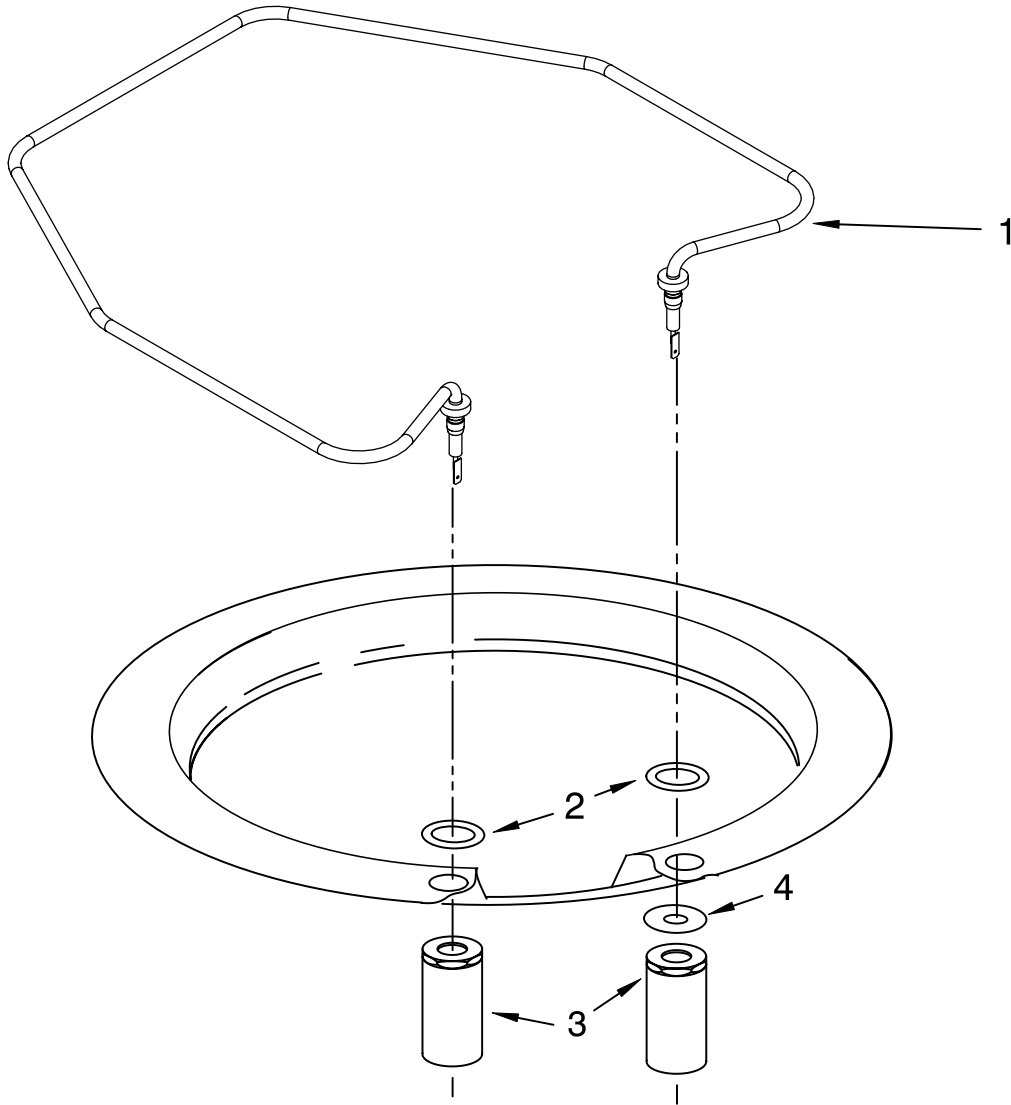

HEATER PARTS

For Models: KUDU03STBL2, KUDU03STWH2, KUDU03STSS2
(Black) (White) (Stainless)

Illus. No.	Part No.	DESCRIPTION
1	8537057	Heater Element Assembly (Also Includes Item 2)
2	717273	Washer, Heater Element
3	8268548	Nut, Heater Element
4	3400931	Retainer, Spring Grip

NOTE: If heater element is removed, it must be replaced.

FOR ORDERING INFORMATION REFER TO PARTS PRICE LIST